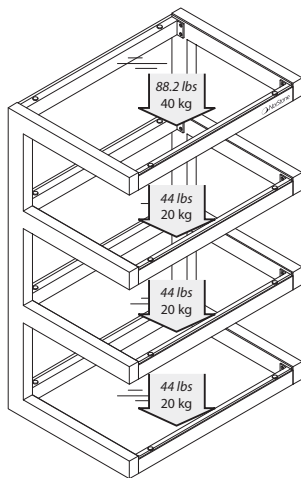

Esse Hifi

The plain and refined design of the Esse Hifi makes it a functional and elegant piece of furniture ready to house your AV equipment with style. The top shelf also welcomes any turntable or flat screens up to 32 inches.

SPECIFICATIONS

DESIGN

Finishes: *Glossy Black / Black*
Glossy Black / Red

Structure: Glossy black powder coated steel
Shelves: Black or red tempered glass

MAXIMUM LOAD

Upper shelf: 88.2 lbs - 40 kg
Internal shelves: 44 lbs - 20 kg

USABLE DIMENSIONS

Overall dimensions (W x H x D):
22.4" x 33.9" x 15.7" / 570 x 860 x 400 mm
Shelves (W x D): 22.4" x 15.7" / 570 x 400 mm
Height between shelves: 8.7" / 222 mm

PACKAGING

Delivered disassembled with screws kit, mounting instructions and tools
Quantity/box: 1 - **Type:** Brown cardboard
Dimensions (W x H x D): 35.6" x 19.2" x 6.2" / 905 x 490 x 160 mm
Gross Weight: 57.5 lbs / 26.1 kg - **Net Weight:** 51.3 lbs / 23.3 kg
GenCodes: 3760108801899 (*Glossy Black / Black*)
3760108801905 (*Glossy Black / Red*)