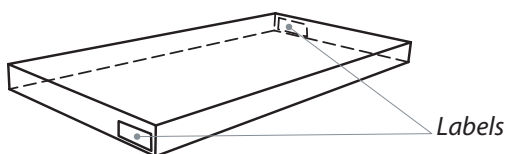

Esse Hifi

The plain and refined design of the Esse Hifi makes it a functional and elegant piece of furniture ready to house your AV equipment with style. The top shelf also welcomes any turntable or flat screens up to 32 inches.

SPECIFICATIONS

DESIGN

Finishes: *Glossy Black / Black*
Glossy Black / Red

Structure: Glossy black powder coated steel
Shelves: Black or red tempered glass

MAXIMUM LOAD

Upper shelf: 88.2 lbs - 40 kg
Internal shelves: 44 lbs - 20 kg

USABLE DIMENSIONS

Overall dimensions (W x H x D):
22.4" x 33.9" x 15.7" / 570 x 860 x 400 mm
Shelves (W x D): 22.4" x 15.7" / 570 x 400 mm
Height between shelves: 8.7" / 222 mm

PACKAGING

Delivered disassembled with screws kit, mounting instructions and tools
Quantity/box: 1 - **Type:** Brown cardboard
Dimensions (W x H x D): 35.6" x 19.2" x 6.2" / 905 x 490 x 160 mm
Gross Weight: 57.5 lbs / 26.1 kg - **Net Weight:** 51.3 lbs / 23.3 kg
GenCodes: 3760108801899 (*Glossy Black / Black*)
3760108801905 (*Glossy Black / Red*)