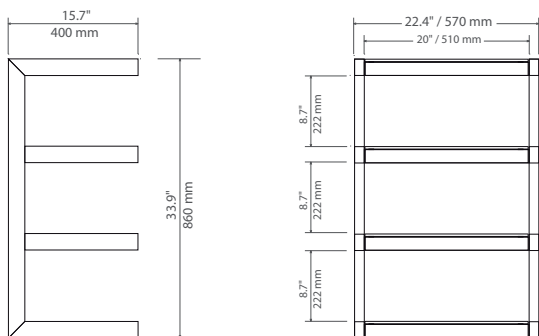

Esse Hifi

The plain and refined design of the Esse Hifi makes it a functional and elegant piece of furniture ready to house your AV equipment with style. The top shelf also welcomes any turntable or flat screens up to 32 inches.

SPECIFICATIONS

DESIGN

Finishes: *Glossy Black / Black*
Glossy Black / Red

Structure: Glossy black powder coated steel
Shelves: Black or red tempered glass

MAXIMUM LOAD

Upper shelf: 88.2 lbs - 40 kg
Internal shelves: 44 lbs - 20 kg

USABLE DIMENSIONS

Overall dimensions (W x H x D):
22.4" x 33.9" x 15.7" / 570 x 860 x 400 mm
Shelves (W x D): 22.4" x 15.7" / 570 x 400 mm
Height between shelves: 8.7" / 222 mm

PACKAGING

Delivered disassembled with screws kit, mounting instructions and tools
Quantity/box: 1 - **Type:** Brown cardboard
Dimensions (W x H x D): 35.6" x 19.2" x 6.2" / 905 x 490 x 160 mm
Gross Weight: 57.5 lbs / 26.1 kg - **Net Weight:** 51.3 lbs / 23.3 kg
GenCodes: 3760108801899 (*Glossy Black / Black*)
3760108801905 (*Glossy Black / Red*)