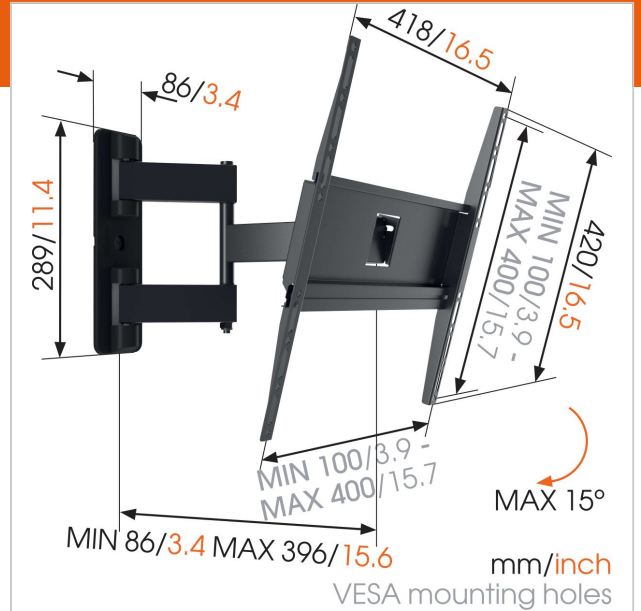

MA 3040 (A1) Full-Motion TV Wall Mount

Article number (SKU)
Colour

8553040
Black

Key Benefits

- Lock your TV securely in place
- Reliable quality for an affordable price

For TVs up to 55 inch (140 cm)

The MA3040 wall mount provides secure mounting for larger TVs, from 32 to 55 inch (82 to 140 cm). This solidly-built bracket can hold TVs up to 25 kg. Flexible wall mounts that turn up to 180° An M-series wall mount that turns up to 180° allows you to watch television from anywhere in the room. Pull your TV forward and turn it to either side for an great viewing angle, even if it's mounted inside a cabinet.

The M-series: solid and straightforward wall mounting solutions

Protect your TV by mounting it securely to the wall with a Vogel's M-series TV bracket. This full range of wall brackets features solid, reliable build quality and is protecting your TV from accidental damage. The Vogel's M-series: safety first at an affordable price.