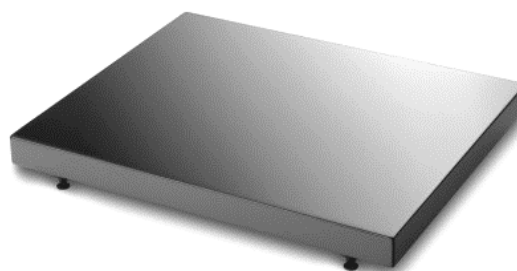

Ground it deluxe 2 suits ALL turntables from Pro-Ject Audio Systems, like

- ⇒ Essential line
- ⇒ Debut line
- ⇒ RPM line (up to RPM9)
- ⇒ Classic line (up to 6PerseX)

Ground it deluxe 2
SRP
299,00 €

Ground it deluxe 1 & 2 - delivered with spiked feet