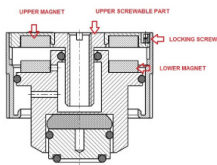

Ground it deluxe

Equipment bases

- Resonance free placement for turntables & hifi
- Clearly noticeable sound improvement
- Heavy weight base filled with granular damping
- Ground it deluxe 1 & 2 are delivered with adjustable spikes (3 or 4 may be fitted)
- Ground it deluxe 3 is delivered with height adjustable magnetic decoupling feet
- Dark grey piano lacquer finish
- Matches charcoal finish of Pro-Ject turntables

Ground it deluxe 1:

Dimension 500 x 65 (45)x 400mm incl. spikes (without spikes)
Weight 11,6 KG

Ground it deluxe 2:

Dimension 435 x 65 (45)x 340mm incl. spikes (without spikes)
Weight 8,5 kg

Ground it deluxe 3:

Dimension 500 x 65 (45) x 400mm incl. magnetic feet (without magnetic feet)
Weight 13,5 kg

Ground it deluxe 3 suits ALL high-end turntables, especially designed for bigger ones like

- ⇒ Xtension 9
- ⇒ Xtension 10
- ⇒ Xtension 12
- ⇒ Signature 10

Ground it deluxe 3 Incl. magnetic decoupling feet

Ground it deluxe 3
SRP
499,00 €

Ground it deluxe with Pro-Ject RPM turntable & Cover it:

Ground it deluxe 2 suits ALL turntables from Pro-Ject Audio Systems, like

- ⇒ Essential line
- ⇒ Debut line
- ⇒ RPM line (up to RPM9)
- ⇒ Classic line (up to 6PerseX)

Ground it deluxe 2
SRP
299,00 €

Ground it deluxe 1 & 2 - delivered with spiked feet

Ground it deluxe 1 suits ALL turntables, especially designed for bigger ones like

- ⇒ Xtension 9
- ⇒ Xtension 10
- ⇒ Xtension 12
- ⇒ Signature 10

Ground it deluxe 1
SRP
299,00 €