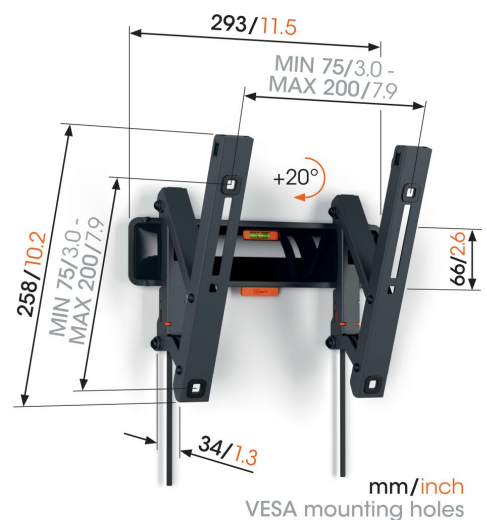

TVM 3213 Tilting TV Wall Mount

Key Benefits

- Effortless tilting - Avoid reflections and tilt up to 20°
- Family friendly TV watching - Easy to use, safe for your family
- Lock your TV with a single click through ClickLoc™
- Spirit level included
- Protective TV patches - Protect the rear of your TV with soft protective patches

Stylish and safe: tilting TV wall mount for TVs from 19 to 43 inches

With this COMFORT Tilt TV wall mount, you are choosing style, safety and a pleasant viewing experience. The wall mount is ideal for when your TV is mounted a bit higher on the wall, for example in the bedroom. You can tilt it up to 20° to create the ideal viewing angle. The TV wall mount is suitable for TVs from 19 to 43 inches and weighing up to 15 kg.

TVM 3213 Tilting TV Wall Mount

Specifications

Article number (SKU)	3832130
Colour	Black
EAN single box	8712285349607
Product size	S
Height	258
Width	293
TÜV certified	Yes
Tilt	Tilt up to 20°
Guarantee	10 years
Min. screen size (inch)	19
Max. screen size (inch)	43
Max. weight load (kg)	15
Min. hole pattern	75mm x 75mm
Max. hole pattern	200mm x 200mm
Max. bolt size	M8
Max. height of interface (mm)	258
Max. width of interface (mm)	293
Max. horizontal hole pattern (mm)	200
Max. vertical hole pattern (mm)	200
Min. distance to the wall (mm)	34
Spirit level included	Yes
Universal or fixed hole pattern	Universal