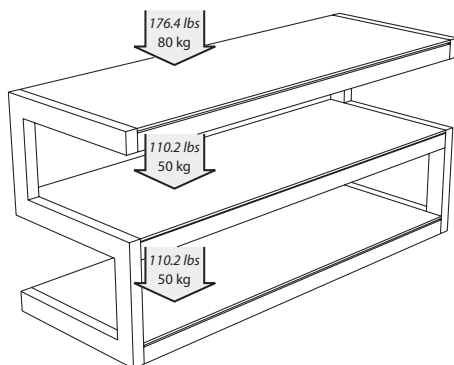

SPECIFICATIONS