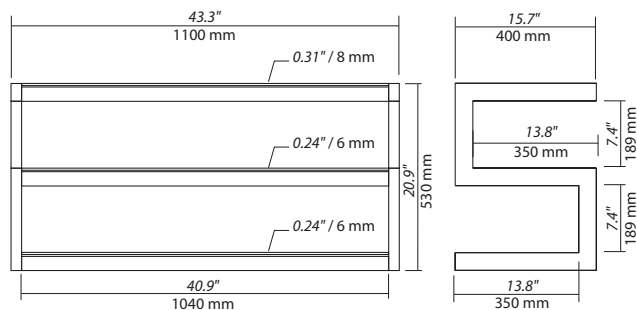

SPECIFICATIONS