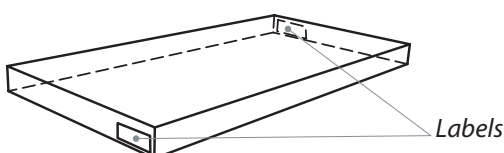

PACKAGING

Delivered disassembled with screws kit, mounting instructions and tools

Quantity/box: 1 – **Type:** Brown cardboard

Dimensions (W x H x D): 44.8" x 4.5" x 19.3" / 1140 x 115 x 490 mm

Gross weight: 72.3 lbs / 32,8 kg – **Net weight:** 65.7 lbs / 29,8 kg

GenCodes: 3760108801349 (Glossy White/Frosted)
3760108801356 (Glossy Black/Frosted)
3760108801448 (Glossy Black/Black)
3760108801776 (Glossy Black/Purple)
3760108801783 (Glossy Black/Pink)
3760108801417 (Glossy Black/Red)
3760108801806 (Glossy White/Black)