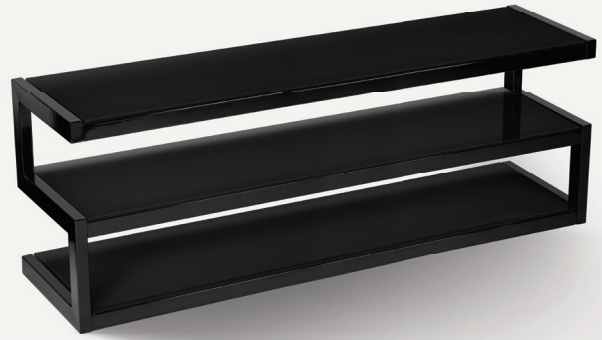

ESSE 140

DIMENSIONS

MAXIMUM SIZE / WEIGHT

↓ 80/50 KG MAX

COLOR(S)

- Black/Black 3760221803725
  NORESS140BKBK
- Black/Red 3760221803732
  NORESS140BKRD

DESCRIPTION

Classic piece of the NorStone range, the ESSE is now available in 140 cm length. Trendy, timeless and with a huge success, the ESSE range offers with the ESSE 140 a great value with furniture that beautifully revisits the basics. Designed in very solid materials, the ESSE 140 supports flat screens up to 55", and can accommodate amplifiers and heavy devices. Available in 2 very modern finishes, the ESSE 140 will perfectly fit into any interior, from traditional ones to more contemporary.

DESIGN

Structure : *Glossy black powder coated steel*
Shelves : *Black/red tempered glass*

MAXIMUM LOAD

Upper shelf : *80kg*
Internal shelves : *50kg*

USEFUL DIMENSIONS

Overall dimensions (W x H x D) : *1400 x 530 x 400 mm*
Height between shelves : *190 mm*

PACKAGING

Delivered disassembled with screws kit , mounting instructions and tools
Quantity/box : *1*
Type: *Brown cardboard*
Dimensions (W x H x D) : *1450 x 475 x 120 mm*
Gross/Net Weight : *39,9/36,8 Kg*

ALSO AVAILABLE