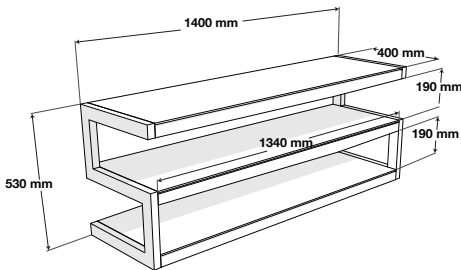

## DIMENSIONS

## MAXIMUM SIZE / WEIGHT

↓ 80/50 KG MAX

## DESCRIPTION

Classic piece of the NorStone range, the ESSE is now available in 140 cm length. Trendy, timeless and with a huge success, the ESSE range offers with the ESSE 140 a great value with furniture that beautifully revisits the basics. Designed in very solid materials, the ESSE 140 supports flat screens up to 55", and can accommodate amplifiers and heavy devices. Available in 2 very modern finishes, the ESSE 140 will perfectly fit into any interior, from traditional ones to more contemporary.

## USEFUL DIMENSIONS

Overall dimensions (W x H x D) : *1400 x 530 x 400 mm*  
Height between shelves : *190 mm*