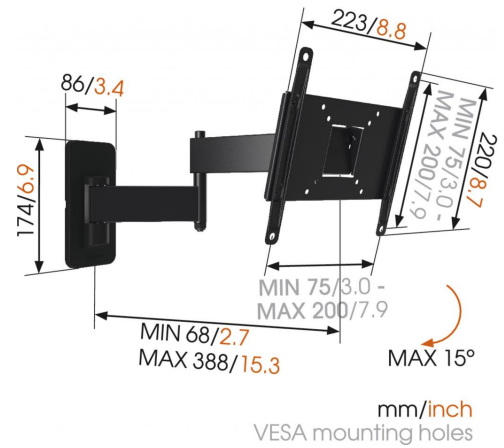

MA2040 – Full-Motion TV Wall Mount

For TVs up to 40 inch (102 cm)

The MA2040 is a solid wall bracket that fits TVs from 19 to 40 inch (48 to 102 cm). It provides secure support for TVs up to 15 kg.

Flexible wall brackets that turn up to 180°

An M-series wall bracket that turns up to 180° allows you to watch television from anywhere in the room. Pull your TV forward and turn it to either side for an great viewing angle, even if it's mounted inside a cabinet.

Turn	180
Tilt	10
Guarantee	2 years
Min. distance to the wall (mm)	68
Min. screen size (inch)	26"
Max. screen size (inch)	40"
Max. screen weight (kg)	15
Hole pattern (mm)	Min. 100x100 / Max. 100x100 Min. 100x200 / Max. 100x200 Min. 100x100 / Max. 200x100 Min. 100x100 / Max. 200x200 Min. 200x100 / Max. 200x100 Min. 200x200 / Max. 200x200 Min. 75x75 / Max. 75x75

Features

- Reliable quality for an affordable price
- Smoothly turn your TV up to 180°

Logistic information

EAN Code Product	8712285331305/541
Single Box Width (mm)	230
Single Box Length (mm)	245
Single Box Height (mm)	60