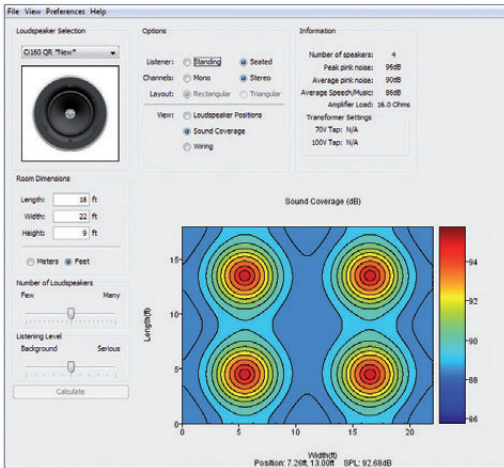

Ci SOFTWARE

Simple to use, with pull-down menus and sliders to define the room size, desired volume and coverage pattern, the KEF Ci Series speaker placement software generates optimum speaker locations, wiring diagrams and sound coverage topography to help you determine the right number of speakers for the area concerned.

www.kef.com/ci_software