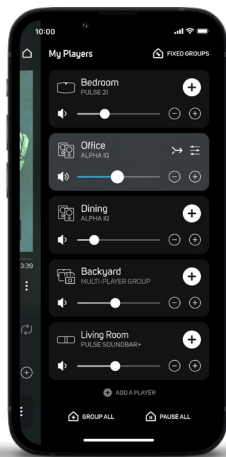

Features & Details

- 4" polypropylene mid-bass driver with steel basket and rubber surround
- 0.75" aluminum dome tweeter with neodymium magnet and ferrofluid cooling
- Fully active design, with DSP crossover and dedicated amplifiers for each driver: 60W for each woofer and 30W for each tweeter
- Tuned port and DSP-enabled bass extension for excellent LF performance
- Low-latency wireless connection between the primary and secondary speakers for tangle-free installation
- Ethernet, Wi-Fi, and Bluetooth connectivity
- Built-in network streamer based on the award-winning BluOS multi-room music platform
- Integrated support for more than 20 streaming services, including several that offer lossless and high-resolution audio
- Music can be played through as many as 63 additional BluOS-enabled components
- Audiophile-grade DAC with maximum resolution of 24-bit/192kHz
- MQA decoding and rendering capability for high-res streaming from Tidal
- Apple AirPlay 2 support for streaming from iPhones, iPads, and Macs
- Spotify Connect and Tidal Connect
- MM phono, HDMI eARC, optical, and auxiliary inputs
- USB port for connecting an external drive containing music files
- Subwoofer output with DSP-enabled low-pass and high-pass filters
- Support for Control4, Crestron, ELAN, RTI, and URC home-control systems
- IR learning capability for operating the Alpha iQ with harmonized remote controls
- Support for Alexa, Google Assistant, and Apple Siri voice control

PSBSPEAKERS.COM

All specifications are subject to change without notice. PSB Speakers will not assume any liability for errors in this brochure which may result in errors being made by retailers, custom installers, cabinet makers or other end users based on information contained in this document. PSB, PSB Speakers, and Alpha are trademarks of, or used under license by, PSB Speakers, a division of Lenbrook Industries Limited. All rights reserved. No part of this publication may be reproduced, stored or transmitted in any form whatsoever without the written permission of PSB Speakers. 21-018 © 2022 PSB Speakers