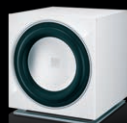

MORE THAN A FEELING

DALI Low Loss Technology

DALI SUB E-12 F