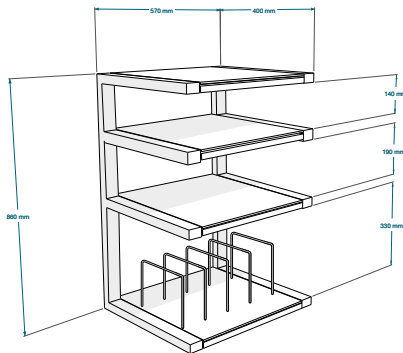

COLOR(S)

SPÉCIFICATIONS