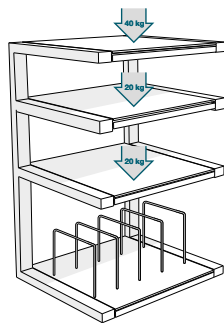

COLOR(S)

SPÉCIFICATIONS