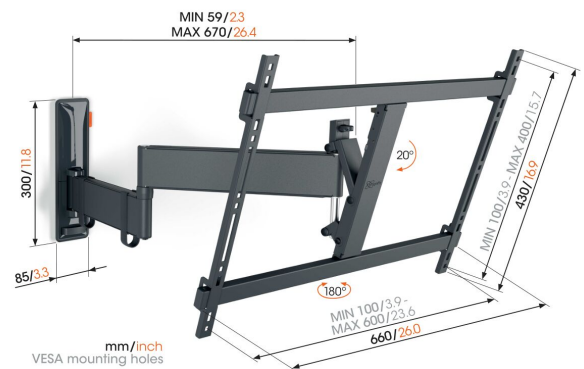

TVM 3643 Full-Motion TV Wall Mount (black)

Key Benefits

- Smooth OneFinger™ Movement
- Keep your TV always level (horizontally and vertically)
- Cable clips included: Guide your cables from TV to wall
- Easily lock and release with TiltAnchor™
- Turn your TV up to 180° thanks to long arms of 67 cm

Stylish and safe: full-motion TV wall mount for TVs from 40 to 77 inches

With this stylish COMFORT Full-Motion+ TV wall mount, you can enjoy your large TV to the max. The wall mount can turn up to 180° and tilt up to 20° for optimal viewing comfort. It is designed for intensive use, so it is ideal for families with children. Your TV is guaranteed to be mounted safely and securely. The wall mount is suitable for TVs from 40 to 77 inches and weighing up to 35 kg.

TVM 3643 Full-Motion TV Wall Mount (black)

Specifications

Article number (SKU)	3836430
Colour	Black
EAN single box	8712285350207
Product size	L
TÜV certified	Yes
Tilt	Tilt up to 20°
Turn	Up to 180°
Guarantee	10 years
Min. screen size (inch)	40
Max. screen size (inch)	77
Max. weight load (kg)	35
Min. hole pattern	100mm x 100mm
Max. hole pattern	600mm x 400mm
Max. bolt size	M8
Max. height of interface (mm)	430
Max. width of interface (mm)	660
Cable management	Cable clips
Max. distance to the wall (mm)	670
Max. horizontal hole pattern (mm)	600
Max. vertical hole pattern (mm)	400
Min. distance to the wall (mm)	59
Number of pivot points	3
Spirit level included	Yes
Universal or fixed hole pattern	Universal
Awards	Good Industrial Design Award