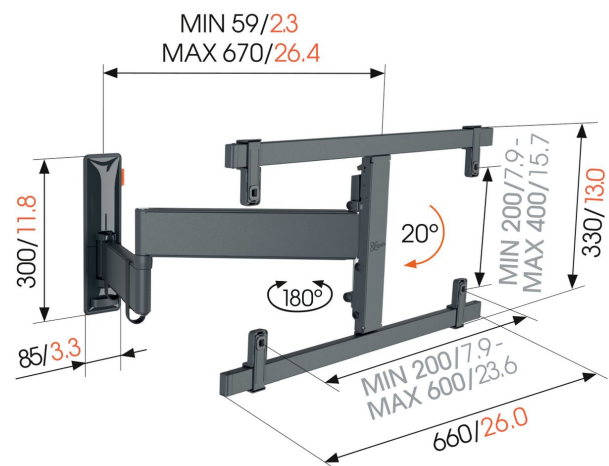

TVM 3663 Full-Motion TV Wall Mount

Key Benefits

- Ideal for OLED TVs
- Seamless, minimalistic design
- Smooth OneFinger™ Movement - Thanks to coated bearings and precision steel shafts
- Easily lock and release with TiltAnchor™
- Keep your TV always level (horizontally and vertically)

Full-motion TV wall mount for OLED TVs from 40 to 77 inches - stylish and safe

Stylish. Safe. Can be turned up to 180°. And specially developed for large OLED TVs. With this 'family-proof' COMFORT Full-Motion+ TV wall mount, you will enjoy your beautiful OLED TV to the max. Even after years of intensive use, it still functions just as well as on the first day. The wall mount is suitable for OLED TVs from 40 to 77 inches and weighing up to 35 kg.

mm/inch
VESA mounting holes

TVM 3663 Full-Motion TV Wall Mount

Specifications

Article number (SKU)	3836630
Colour	Black
EAN single box	8712285358982
Product size	L OLED
TÜV certified	Yes
Tilt	Tilt up to 20°
Turn	Full motion (up to 180°)
Guarantee	10 years
Min. screen size (inch)	40
Max. screen size (inch)	77
Max. weight load (kg/Lbs)	35 / 77.16
Min. hole pattern	200mm x 200mm
Max. hole pattern	600mm x 400mm
Max. bolt size	M8
Max. height of interface (mm)	430
Max. width of interface (mm)	660
Cable management	Cable clips
Certifications	TÜV
Max. distance to the wall (mm / inch)	670 / 26.38
Max. horizontal hole pattern (mm)	600
Max. vertical hole pattern (mm)	400
Min. distance to the wall (mm / inch)	59 / 2.32
Min. horizontal hole pattern (mm)	200
Min. vertical hole pattern (mm)	200
Number of pivot points	3
Spirit level included	Yes
Universal or fixed hole pattern	Universal