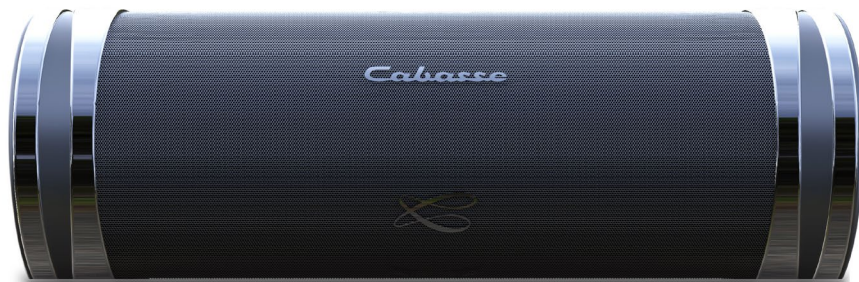

Swell Relaxation

Power	60W (120W for 2 speakers in stereo mode)
Frequency response	55Hz – 22 kHz
Drivers	Bass 2x85mm / Medium tweeter 2x40mm
Input	Auxiliary
Battery	10 hours of non-stop music
Bluetooth	4.0 with Codec apt-X
Dimensions (l x w x h)	185 x 75 x 75 mm
Weight	750 g

www.cabasse.com

SWELL

Portable High-Fidelity Bluetooth® Speaker

Sound of Freedom

COMPACT FORMAT, POWERFUL ACOUSTICS EITHER SOLO OR DUO

Discover the purity and dynamics of "Cabasse Signature Sound" – over 67 years of acoustic expertise – packed into a compact speaker. Built with a state-of-the-art digital amplifier and fine-tuned in Cabasse studios in France, SWELL is one of the most powerful and well balanced HiFi Bluetooth portable speakers on the market (precision ranging from rich bass to high tones).

Connect your smartphone or tablet in Bluetooth with NFC technology, explore your playlists, listen to your favorite web radio or directly plug in your devices to SWELL.

Stereo Mode: You can pair up to 2 SWELL for 120W of power in stereo or Party Mode. Take advantage of the unlimited possibilities for listening to your favorite tunes everywhere without compromise in quality of acoustics.

ROBUST & LUXURIOUS DESIGN

SWELL is a "jewel" of a speaker that will become an integral part of your home decor thanks to its Black and Gold Chromium rings. Its sturdy structure and metallic grill offer resistance