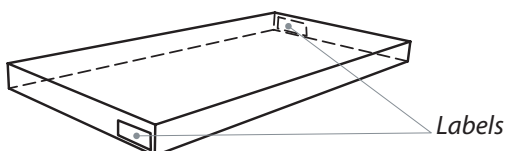

Saeby 2

Piece of AV furniture with fully-integrated screen support.

The neatly designed Saeby is a wide and low piece of AV furniture that will match any home design. Its contemporary looks and style will suit any modern and beautiful flat screen.

SPECIFICATIONS

DESIGN

Finishes: Glossy white / Glossy black

Structure: alveolar panel + steel tube

Shelves: alveolar panel

DESIGN

VESA: until 600x400

Orientation angle: 30° on each side

Dimensions (W x H x D): 1560 x 650 x 165 mm

Net Weight: 88.1 lbs - 40 kg

Gross Weight: 99.2 lbs - 45 kg

GenCode: 3760108808164

Saeby

Piece of AV furniture with fully-integrated screen support.

The neatly designed Saeby is a wide and low piece of AV furniture that will match any home design. Its contemporary looks and style will suit any modern and beautiful flat screen.