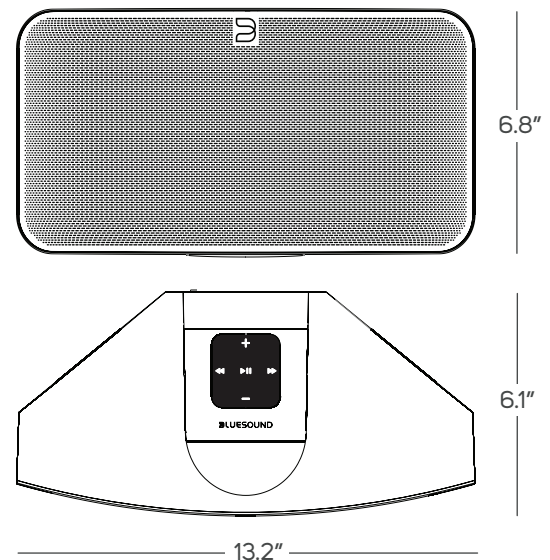

Power Consumption (Idle/Standby):	10 Watts/<0.5 Watts
Finish:	Black/White

Dimensions (Product):
335 x 172 x 155mm (W x H x D)
13.2 x 6.8 x 6.1 in (W x H x D)*
Weight: 3.73kg/8.2lb

Dimensions (Shipping, Single Unit):
400 x 220 x 230mm (W x H x D)
15.75 x 8.66 x 9.06 in (W x H x D)*
Weight: 5.5kg/12.1lb