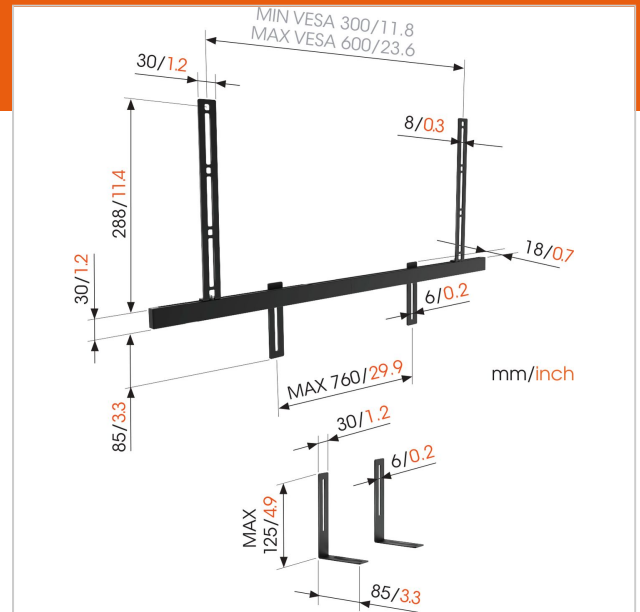

SOUND 3550 Sound Bar Mount

Article number (SKU)
Colour

8153550
Black

Key Benefits

- Create the best listening position
- Have sound that turns with your TV
- Easy levelling and installation

Attach your soundbar to your Vogel's full turn wall mount for the most ideal viewing and listening experience. A universal sound bar mounting solution for every major audio brand

SOUND 3550 is exactly what you need to watch TV from every angle without compromising sound quality. Combine this sound bar mount with our Vogel's full turn TV wall mount.

Adaptable to any type of sound bar solution

The SOUND 3550 is easily customizable for multiple sizes and sound bar shapes such as Sonos Beam, Sonos Playbar and Bose (Sound Touch). On top, this universal sound bar mount is made and finished with premium black steel and aluminium for a durable finish. Ideal for light and heavy sound bar solutions. The SOUND 3550, is a sound bar mount that can handle any sound bar with a weight of up to 6,5 kg (14,3 lbs). It offers a solution for both light and heavy sound bar solutions. It supports all the major brands such as Sonos, Bose, Samsung, LG, Heos, Panasonic, JBL, Harmon and Kardon and Yamaha as well as other subbrands.

SOUND 3550 Sound Bar Mount

www.vogels.com

VOGEL'S HOLDING BV 2019 (c) All rights reserved.
Subject to printing errors, technical and price amendments.
Date:2019-07-08

Specifications

Product type number	SOUND 3550
Article number (SKU)	8153550
Colour	Black
EAN single box	8712285343582
Guarantee	5 years
Max. weight load (kg)	6,5
Speaker brand	Universal
Speaker models	Bose SoundTouch 300/700 Sonos Beam Sonos PLAYBAR Universal
Spirit level included	No
What's in the box	<ul style="list-style-type: none">• Allen key• Mounting instructions• TV mounting kit• Cable clips